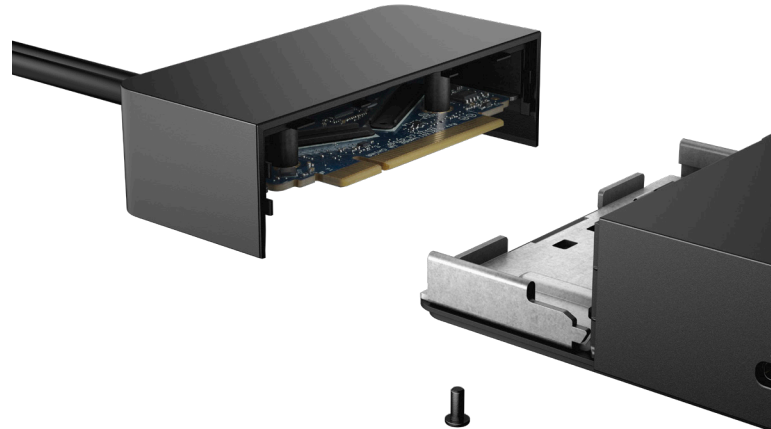

Dell Commercial Docks

Future-ready design

Dell offers the World's first modular dock with upgradeable connectivity and power. By allowing you to easily upgrade your connectivity and boost your power delivery to meet the future needs of your evolving PC environment, you can significantly reduce your upgrade costs.

Dell Thunderbolt™ Dock WD19TB Module

Need more power in the future? Upgrade to the WD19TB module for Thunderbolt connectivity with up to 130 Watts of power delivery, 40Gbps data transfer speeds and support for up to three displays at a fraction of the cost of replacing the entire dock.

Dell Performance Dock WD19DC Module

Upgrade to the WD19DC module in the future to increase your power delivery up to 210 Watts for use with Precision Mobile Workstations at a fraction of the cost of replacing the entire dock. The single connector can also be used with all Dell commercial laptops for ultimate compatibility in your PC environment.

Compatible with Precision Mobile Workstations Precision 7530, 7540, 7730, 7740 and Latitude or XPS systems with single USB Type-C cable⁹.

RECOMMENDED ACCESSORIES

DELL PREMIER WIRELESS KEYBOARD AND MOUSE – KM717

Enhance daily performance and productivity with this elegantly designed mouse and keyboard, which fits into virtually any workspace.

DELL ULTRASHARP 27 USB-C MONITOR – U2719DC

See fine details and true-to-life color on this 27" QHD monitor in an innovative, stylishly thin design with USB-C connectivity.

DELL DOCKING STATION MOUNTING KIT

Mount your Dell Commercial Dock behind your compatible monitor or under your desk to create a clutter-free work environment.