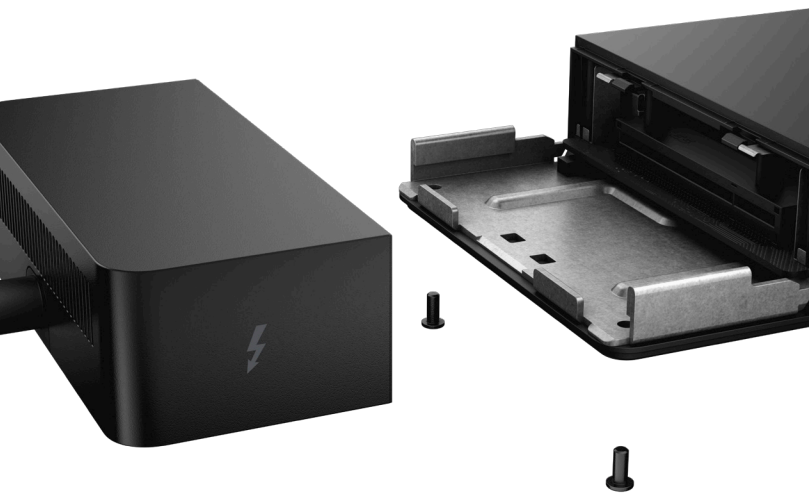

Dell Commercial Docks

Future-ready design

Dell offers the World's first modular dock with upgradeable connectivity and power. By allowing you to easily upgrade your connectivity and boost your power delivery to meet the future needs of your evolving PC environment, you can significantly reduce your upgrade costs.

Dell Thunderbolt™ Dock WD19TB Module

Need more power in the future? Upgrade to the WD19TB module for Thunderbolt connectivity with up to 130 Watts of power delivery, 40Gbps data transfer speeds and support for up to three displays at a fraction of the cost of replacing the entire dock.

Dell Performance Dock WD19DC Module

Upgrade to the WD19DC module in the future to increase your power delivery up to 210 Watts for use with Precision Mobile Workstations at a fraction of the cost of replacing the entire dock. The single connector can also be used with all Dell commercial laptops for ultimate compatibility in your PC environment.

Compatible with Precision Mobile Workstations Precision 7530, 7540, 7730, 7740 and Latitude or XPS systems with single USB Type-C cable⁹.

RECOMMENDED ACCESSORIES

DELL PREMIER WIRELESS KEYBOARD AND MOUSE – KM717

Enhance daily performance and productivity with this elegantly designed mouse and keyboard, which fits into virtually any workspace.

DELL ULTRASHARP 27 USB-C MONITOR – U2719DC

See fine details and true-to-life color on this 27" QHD monitor in an innovative, stylishly thin design with USB-C connectivity.

DELL DOCKING STATION MOUNTING KIT

Mount your Dell Commercial Dock behind your compatible monitor or under your desk to create a clutter-free work environment.